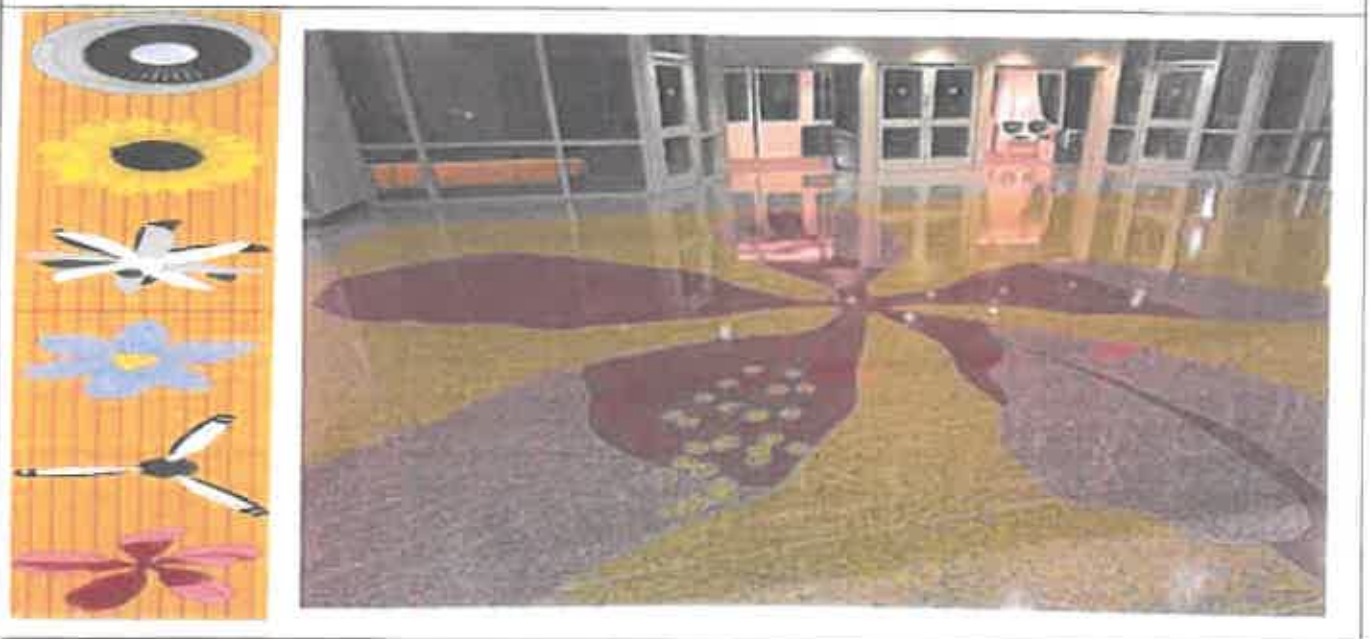

**TERRAZZO FLOORS – SKYLINK STATIONS**

**Nancy Lamb – “Get There on Time”**

**Location - Skylink Station Terminal A North - Secure Area**

**Nancy Lamb – “Stamps”**

**Location - Skylink Station Terminal A South - Secure Area**

**Dan Blagg – "Spirit Walk"**

**Location - Skylink Station Terminal B North - Secure Area**

**Dan Blagg – "Jewel of the Day"**

**Location - Skylink Station Terminal B South - Secure Area**

**Philip Lamb & Susan Magilow – “Flower Power”**

**Location - Skyklink Station Terminal C North - Secure Area**

**Philip Lamb & Susan Magilow – “Flower Power II”**

**Location - Skyklink Station Terminal C South - Secure Area**

**Benito Huerta – “Wings”** Location – Skylink Station Terminal D (North and South) – Secure Area