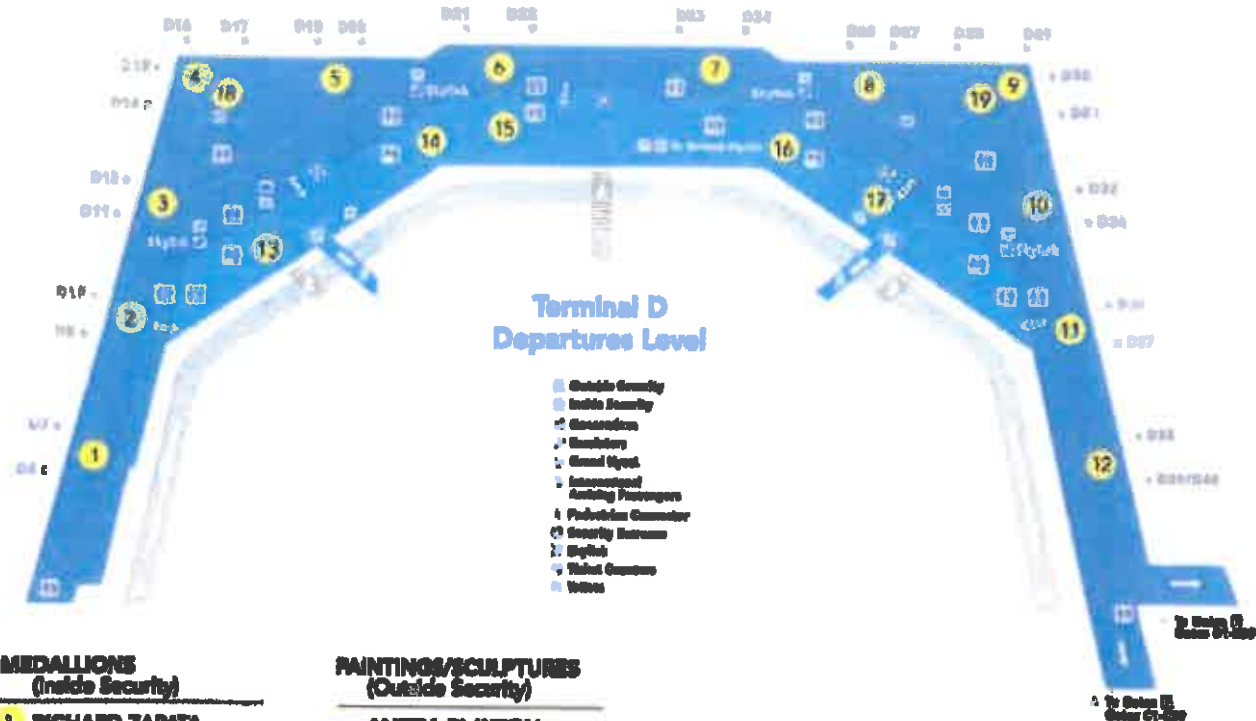

Artwork Maintenance and Conservation Services Specification

MEDALLIONS (Inside Security)

1. 1 **RICHARD ZAPATA**
   The Highest Power
   Gates D6-7
2. 2 **VIOLA DELGADO**
   Untitled
   Gates D8-10
3. 3 **LINDA GUY**
   Dance! Don't Walk
   Gates D11-12
4. 4 **LANE BANKS**
   Untitled
   Gates D14-17
5. 5 **PAMELA NELSON**
   Destination Game
   Gates D18-20
6. 6 **BEATRICE LEBRITON**
   Celebration
   Gates D21-22
7. 7 **TED KINCAID**
   Untitled
   Gates D23-24
8. 8 **BILLY HASSELL**
   Early Morning Flight
   Gates D25-27
9. 9 **LINDA BLACKBURN & ED BLACKBURN**
   Louise
   Gates D28-31
10. 10 **ARTHILLO BECK**
    Cypress Trees
    Gates D33-34
11. 11 **JANE HELSLANDER**
    Floating in Space, a Waltz
    Gates D36-37
12. 12 **JUDY SMITH HEARST**
    Untitled
    Gates D38-40

PAINTINGS/SCULPTURES (Outside Security)

1. 13 **ANITRA BLAYTON**
   Standing Ovation
   South ticket entrance hall
2. 14 **PETER HALLEY**
   Outside Security
   Southeast ticket hall wall
3. 15 **DAVID DRISKELL & JEROME MEADOWS**
   On the Wings of a Dragon
   Hotel atrium
4. 16 **DENNIS BLAGG**
   Comic Big Bend Landscape
   Northeast ticket hall wall
5. 17 **TERRY ALLEN**
   With
   North ticket entrance hall

SCULPTURES (Inside Security)

1. 18 **CHRISTOPHER JANNEY**
   Cheering
   South side Terminal D
2. 19 **DENNIS OPPENHEIM**
   Crystal Mountain
   North side Terminal D

Please note that there are additional art pieces located on the Arrivals Level and CBP Level of International Terminal D and in the Skylink stations for enjoyment by passengers.

SCULPTURES - Parking L1 (Outside Security)

1. **MAC WHITNEY***
   Chicago
   Outside Parking L1
2. **JOHN NEWMAN***
   Torus Orbicularis
   Outside Parking L1
3. **ISAAC WITKIN***
   Hawthorne Tree, Variation III
   Outside Parking L1
4. **ANTHONY CARO***
   Paraphral
   Outside Parking L1
5. *On loan from the Necker Sculpture Center

CUSTOMS & BORDER PATROL HALL (Inside Security)

1. **SOL LEWITT**
   Untitled
   CBP Hall Side Walls
2. **BEAT STREULI**
   Untitled
   CBP Hall West Wall
3. **TOM ORR**
   Untitled
   West Glassed Walls to Apron
4. **JOHN HOLT SMITH**
   Untitled
   Motor/Greater Hall Wall

TERRAZZO FLOORS Skylink Stations (Inside Security)

1. **NANCY LAMB**
   Got There on Time
   Terminal A North
2. **NANCY LAMB**
   Stamps
   Terminal A South
3. **DAN BLAGG**
   Spirit Walk
   Terminal B North
4. **DAN BLAGG**
   Jewel of the Day
   Terminal B South
5. **PHILIP LAMB & SUSAN MAGILOW**
   Flower Power I
   Terminal C North
6. **PHILIP LAMB & SUSAN MAGILOW**
   Flower Power II
   Terminal C South
7. **BENITO HUERTA**
   Wings
   Terminal D (North & South)
8. **BRAD GOLDBERG**
   Over The High Plains of Texas
   Terminal E (North & South)