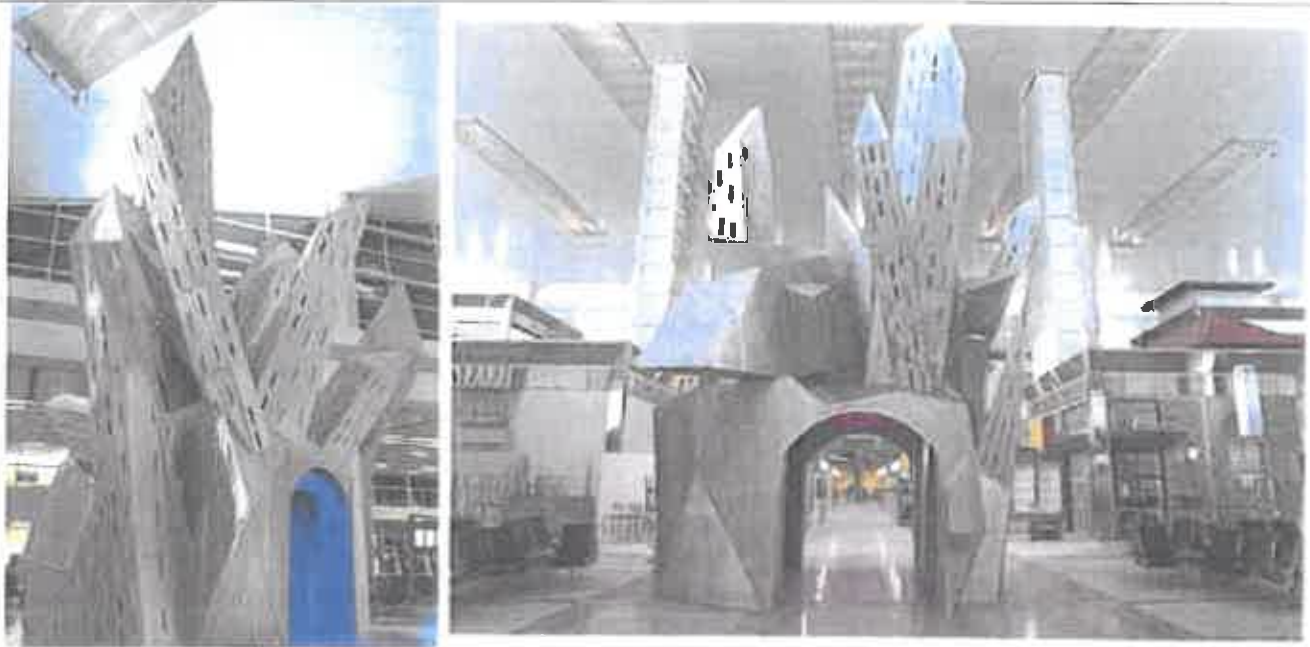

Number 19 – Dennis Oppenheim – “Crystal Mountain”
Location – North Side Terminal D – Inside Secure Area